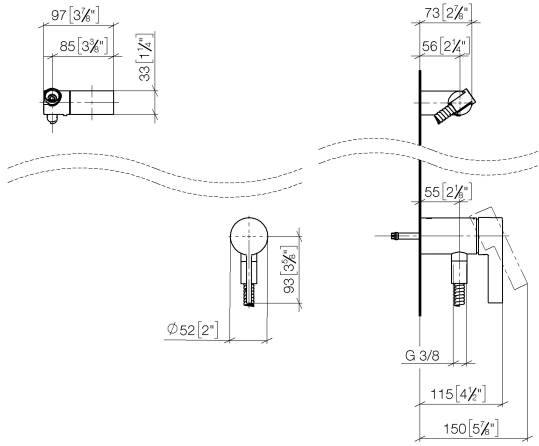

Concealed single-lever mixer with integrated shower connection with hand shower set - Chrome

IMO

ST 050 204 8979

- metal shower hose 1750mm with integrated anti-twist protection
 - Hand shower: COMPACT RAIN, max. flow rate 10 l/min (at 3 bar)
 - spray head Ø 130 mm
- Intrinsic protection against back flow.**

Required miscellaneous

Hand shower - Chrome 28 012 979-00

Required miscellaneous

Hand shower FlowReduce - Chrome 28 018 979-00 0010

Concealed single-lever mixer with integrated shower connection with hand shower set - Chrome

IMO

ST 050 204 8070
mm [inches]

Certificates

Belgaqua_21-025- WRAS_2011027. LGA_29928.
27_1.

ST 050 204 8979

Spare parts list

No.	Item Number	Name	Quantity used	Delivery time
1	28 060 970-00	Wall bracket swivel - Chrome	1	10
2	28 322 970-00	Metal shower hose 1/2" x 3/8" x 1750 mm - Chrome	1	2
3	36 050 970-00	Concealed single-lever mixer with integrated shower connection - Chrome	1	10

Concealed single-lever mixer with integrated shower connection with hand shower set - Chrome

IMO

ST 050 204 8979

- COMPACT RAIN, max. flow rate 15 l/min (at 3 bar)
- with anti-scale system
- spray head Ø 130 mm
- 1/2" connection