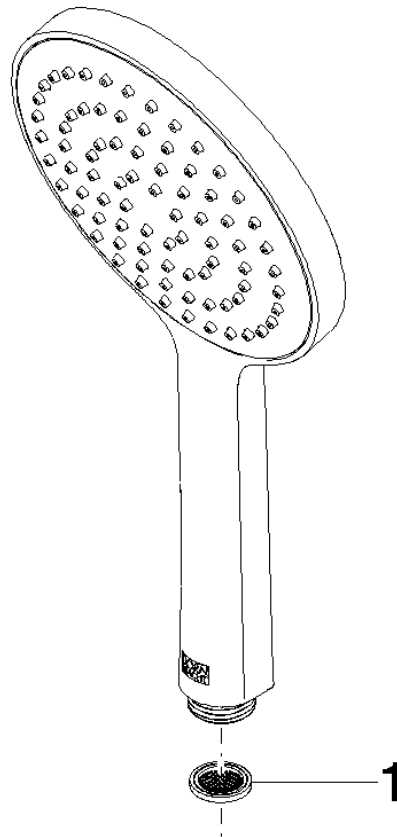

Concealed single-lever mixer with integrated shower connection with hand shower set - Chrome

IMO

ST 050 204 8979

- metal shower hose 1750mm with integrated anti-twist protection
 - Hand shower: COMPACT RAIN, max. flow rate 10 l/min (at 3 bar)
 - spray head Ø 130 mm
- Intrinsic protection against back flow.**

IMO

ST 050 204 8979

Concealed single-lever mixer with integrated shower connection with hand shower set - Chrome

IMO

ST 050 204 8979

- metal shower hose 1750mm with integrated anti-twist protection

This article does not include a hand shower!
Intrinsic protection against back flow.

IMO

ST 050 204 8979

Concealed single-lever mixer with integrated shower connection with hand shower set - Chrome

IMO

ST 050 204 8979

Concealed single-lever mixer with integrated shower connection with hand shower set - Chrome

ST 050 204 8070
mm [inches]

Flow rate chart

Certificates

DVGW_DW-
6517DN0129.

LGA_29983.

WRAS_2009011.

ST 050 204 8979

Spare parts list