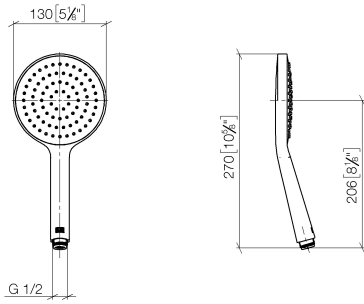

Concealed single-lever mixer with integrated shower connection with hand shower set - Chrome

IMO

ST 050 204 8979

- metal shower hose 1750mm with integrated anti-twist protection
 - Hand shower: COMPACT RAIN, max. flow rate 10 l/min (at 3 bar)
 - spray head Ø 130 mm
- Intrinsic protection against back flow.**

Concealed single-lever mixer with integrated shower connection with hand shower set - Chrome

IMO

ST 050 204 8979

- COMPACT RAIN, max. flow rate 15 l/min (at 3 bar)
- with anti-scale system
- spray head Ø 130 mm
- 1/2" connection

IMO

ST 050 204 8979

Concealed single-lever mixer with integrated shower connection with hand shower set - Chrome

IMO

ST 050 204 8979

Concealed single-lever mixer with integrated shower connection with hand shower set - Chrome

ST 050 204 8070
mm [inches]

Flow rate chart

Certificates

DVGW_DW-
6517DN0129.

LGA_29983.

WRAS_2009011.

ST 050 204 8979

Spare parts list